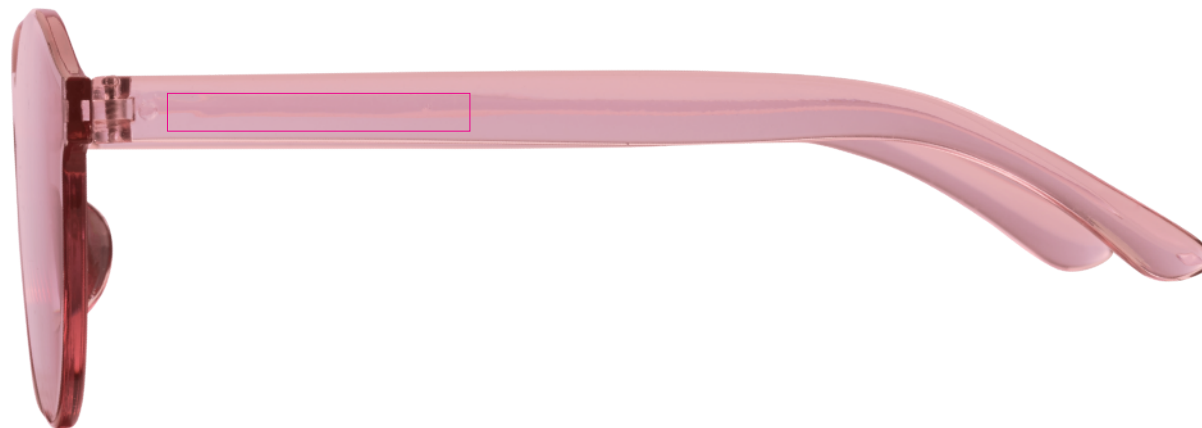

Order:

Ref:

Article: TP-LT86713

Scale: 100%

Imprint colours:

0000

Imprint technique(s):

Pad print